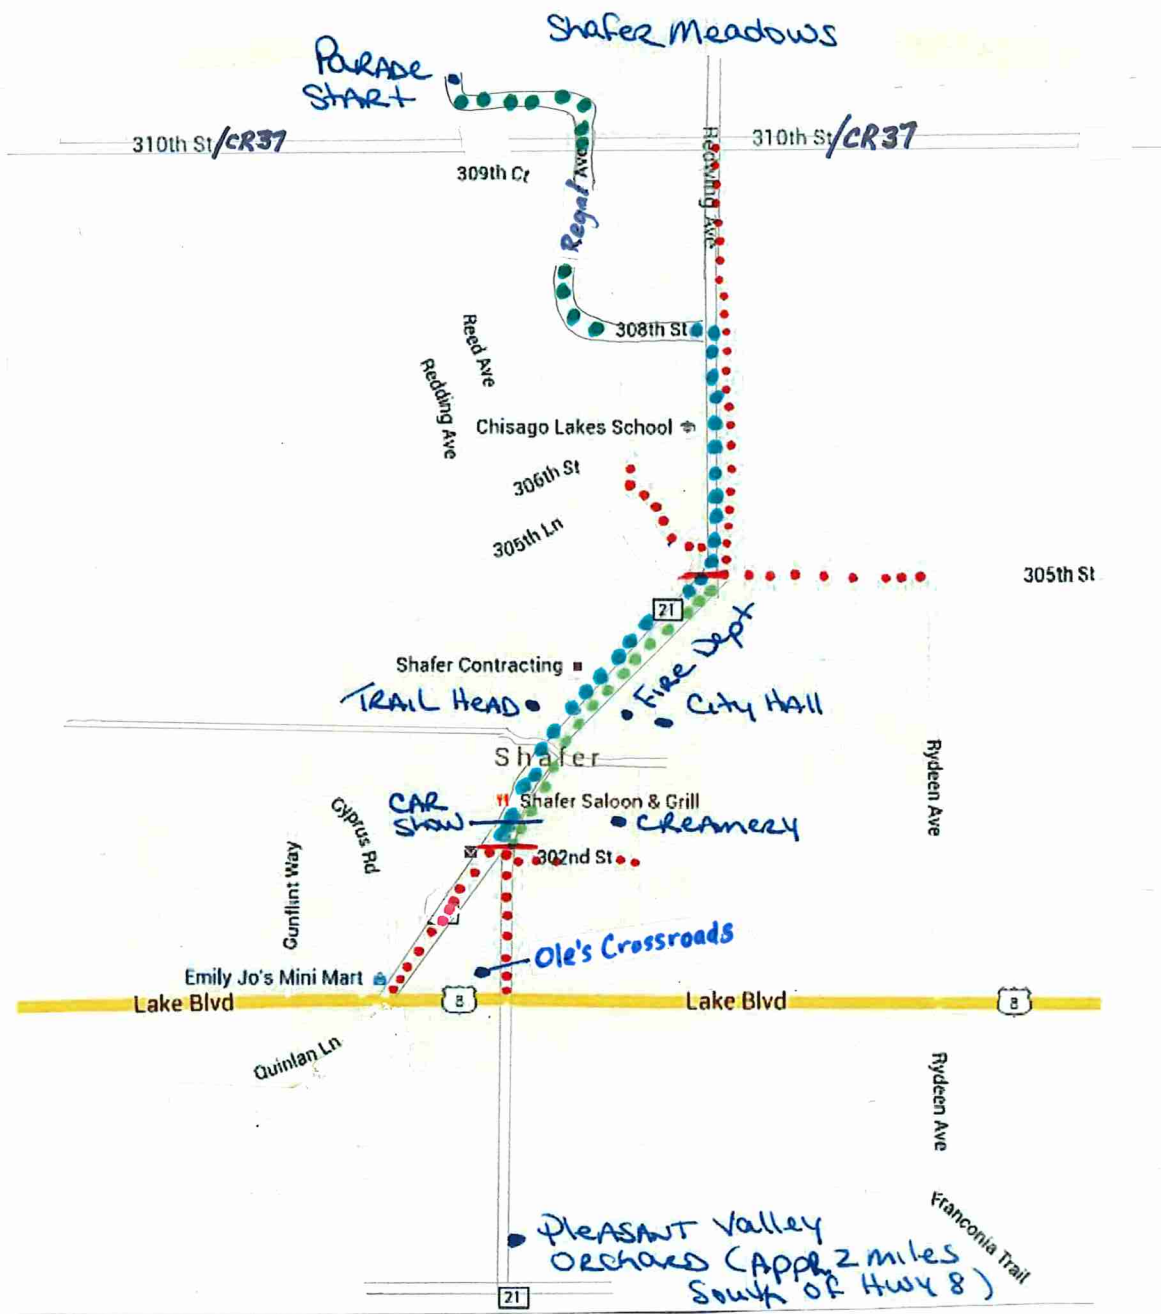

SHAFER DAYS

N ↑

- Parade Route (Shafer meadows to 302nd St)
- PARKING
- Road closed (305th St to 302nd St)